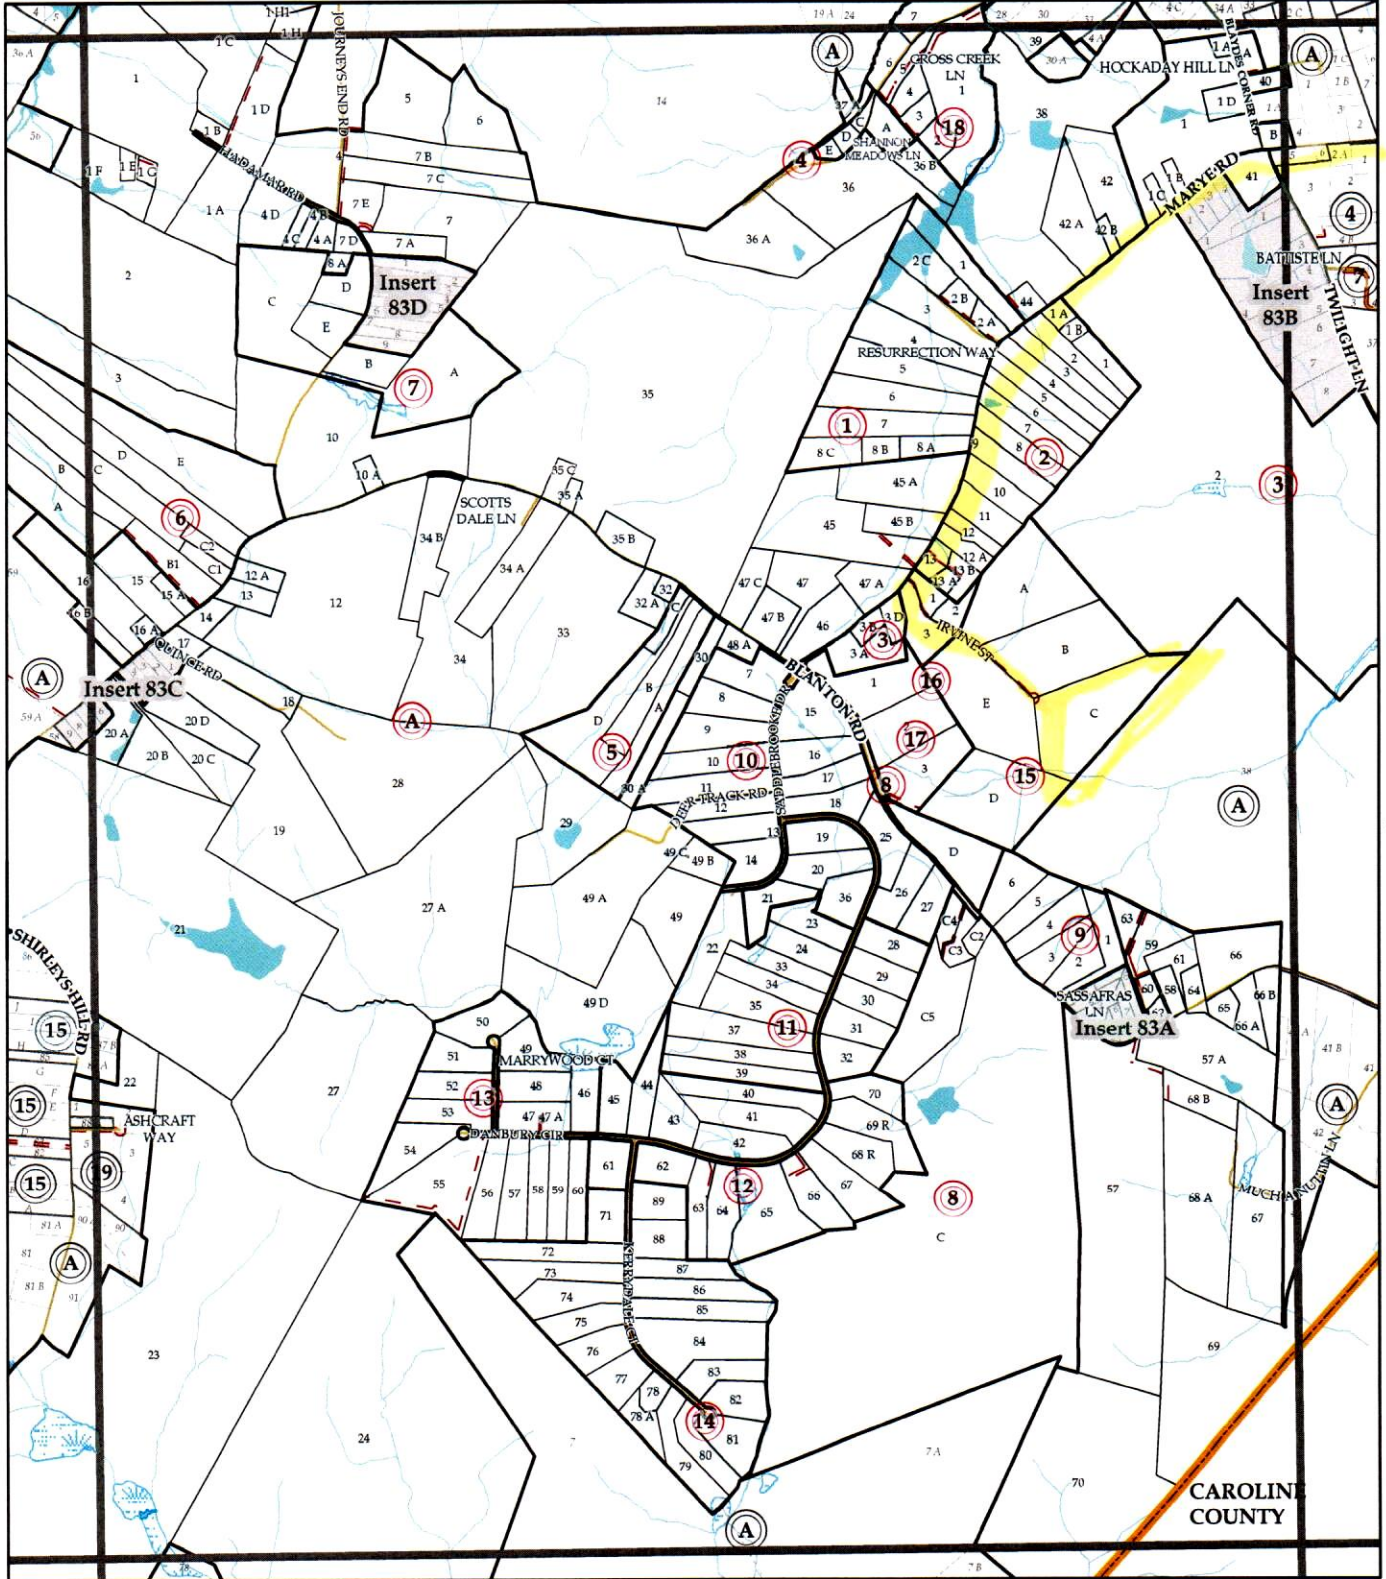

Spotsylvania County

BERKELEY DISTRICT

Parcels current as of January 01, 2020

MAP
74

Date Printed: 1/8/2020

Map
82

MAP
84

Map
88

Legend			
	Counties Boundaries		Ingress - Egress
	Current Tax Map Parcels		Railroad
	Adjacent Tax Map Parcels		Streams
	Current Double Circles		Swamps
	Adjacent Tax Map Blocks		Waterbodies
	Inserts		Parks
	Cross Over		National Park Service Property
	Roads		